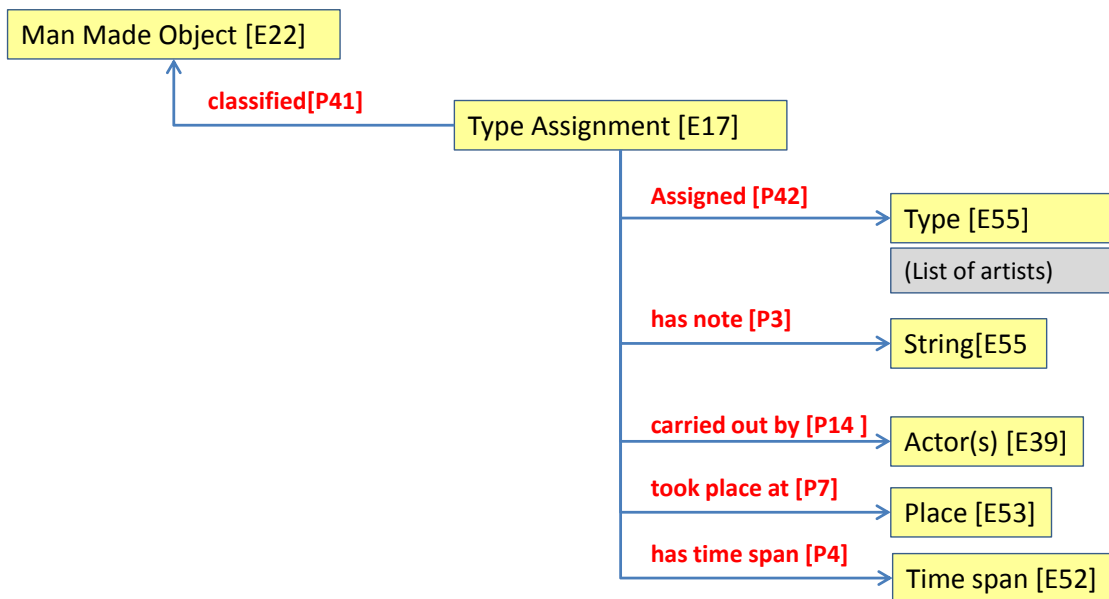

Type Assignment

Dürer Database: Measurement Concept

Maße	measurements	Char
Höhe in cm	Height in cm	Char
Breite in cm	Width in cm	Char
Kommentar Maße (Freitext)	Comment: annotation measurement	Text

Missing information

wer	who	Char
wann	when	Date
wo	where	Char
was	what	Char