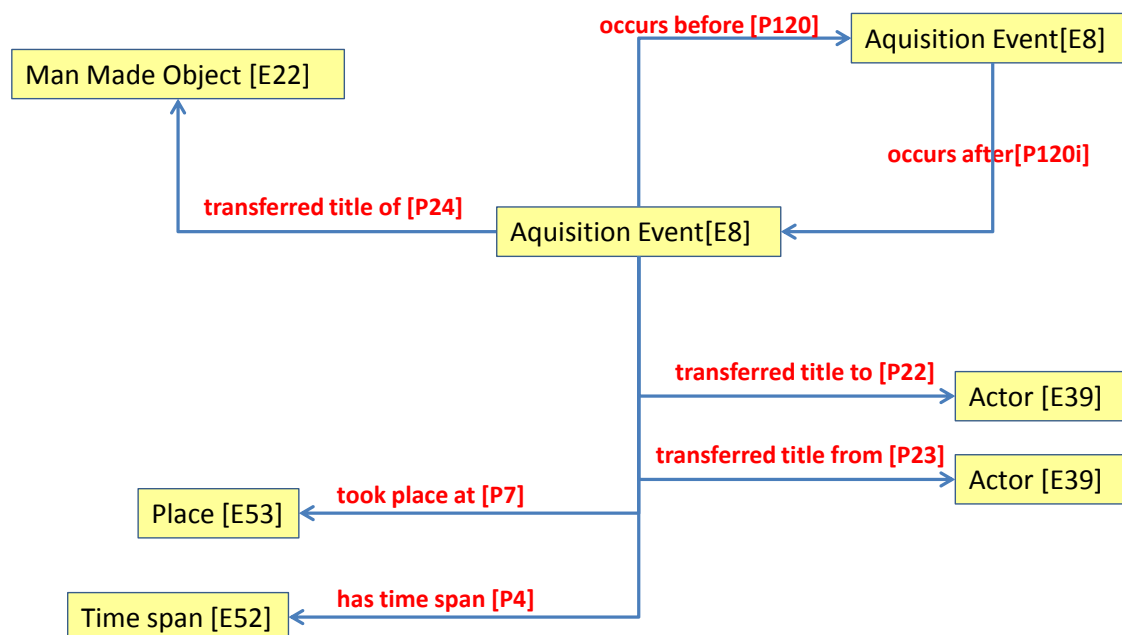

Dürer Database Field Name: Provenance

Provenienz (Freetext)	provenance, provienience	Memo	

Type Assignment

Authentizität	authenticity	Text
gesichert	assured	Ja/Nein
plausibel zugewiesen	plausible	Ja/Nein
umstritten	controversial	Ja/Nein
fragwürdig	disputable	Ja/Nein
abzulehnen	To refuse	Ja/Nein