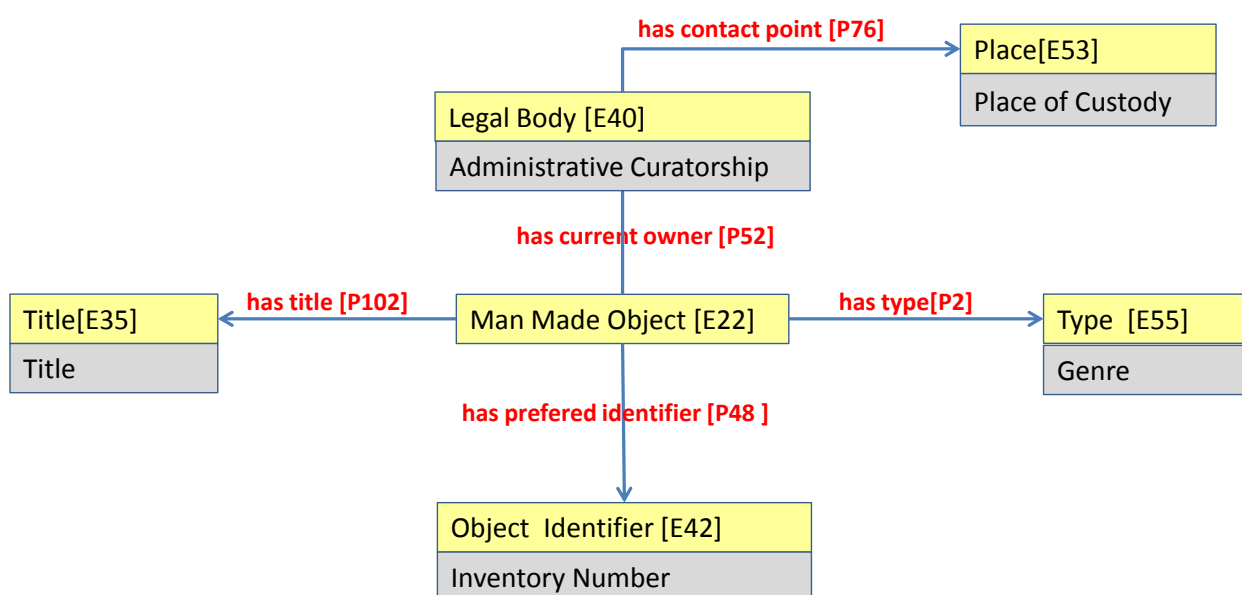

Dürer Database Fieldnames used in Concept: Man Made Object

Aufbewahrungsort	Place of custody	Char
Aufbewahrungsland	Country of custody	Char
Verwalter	Administrative curatorship	Char
Inventarnummer	Inventory number	Char

Concept: Man Made Object